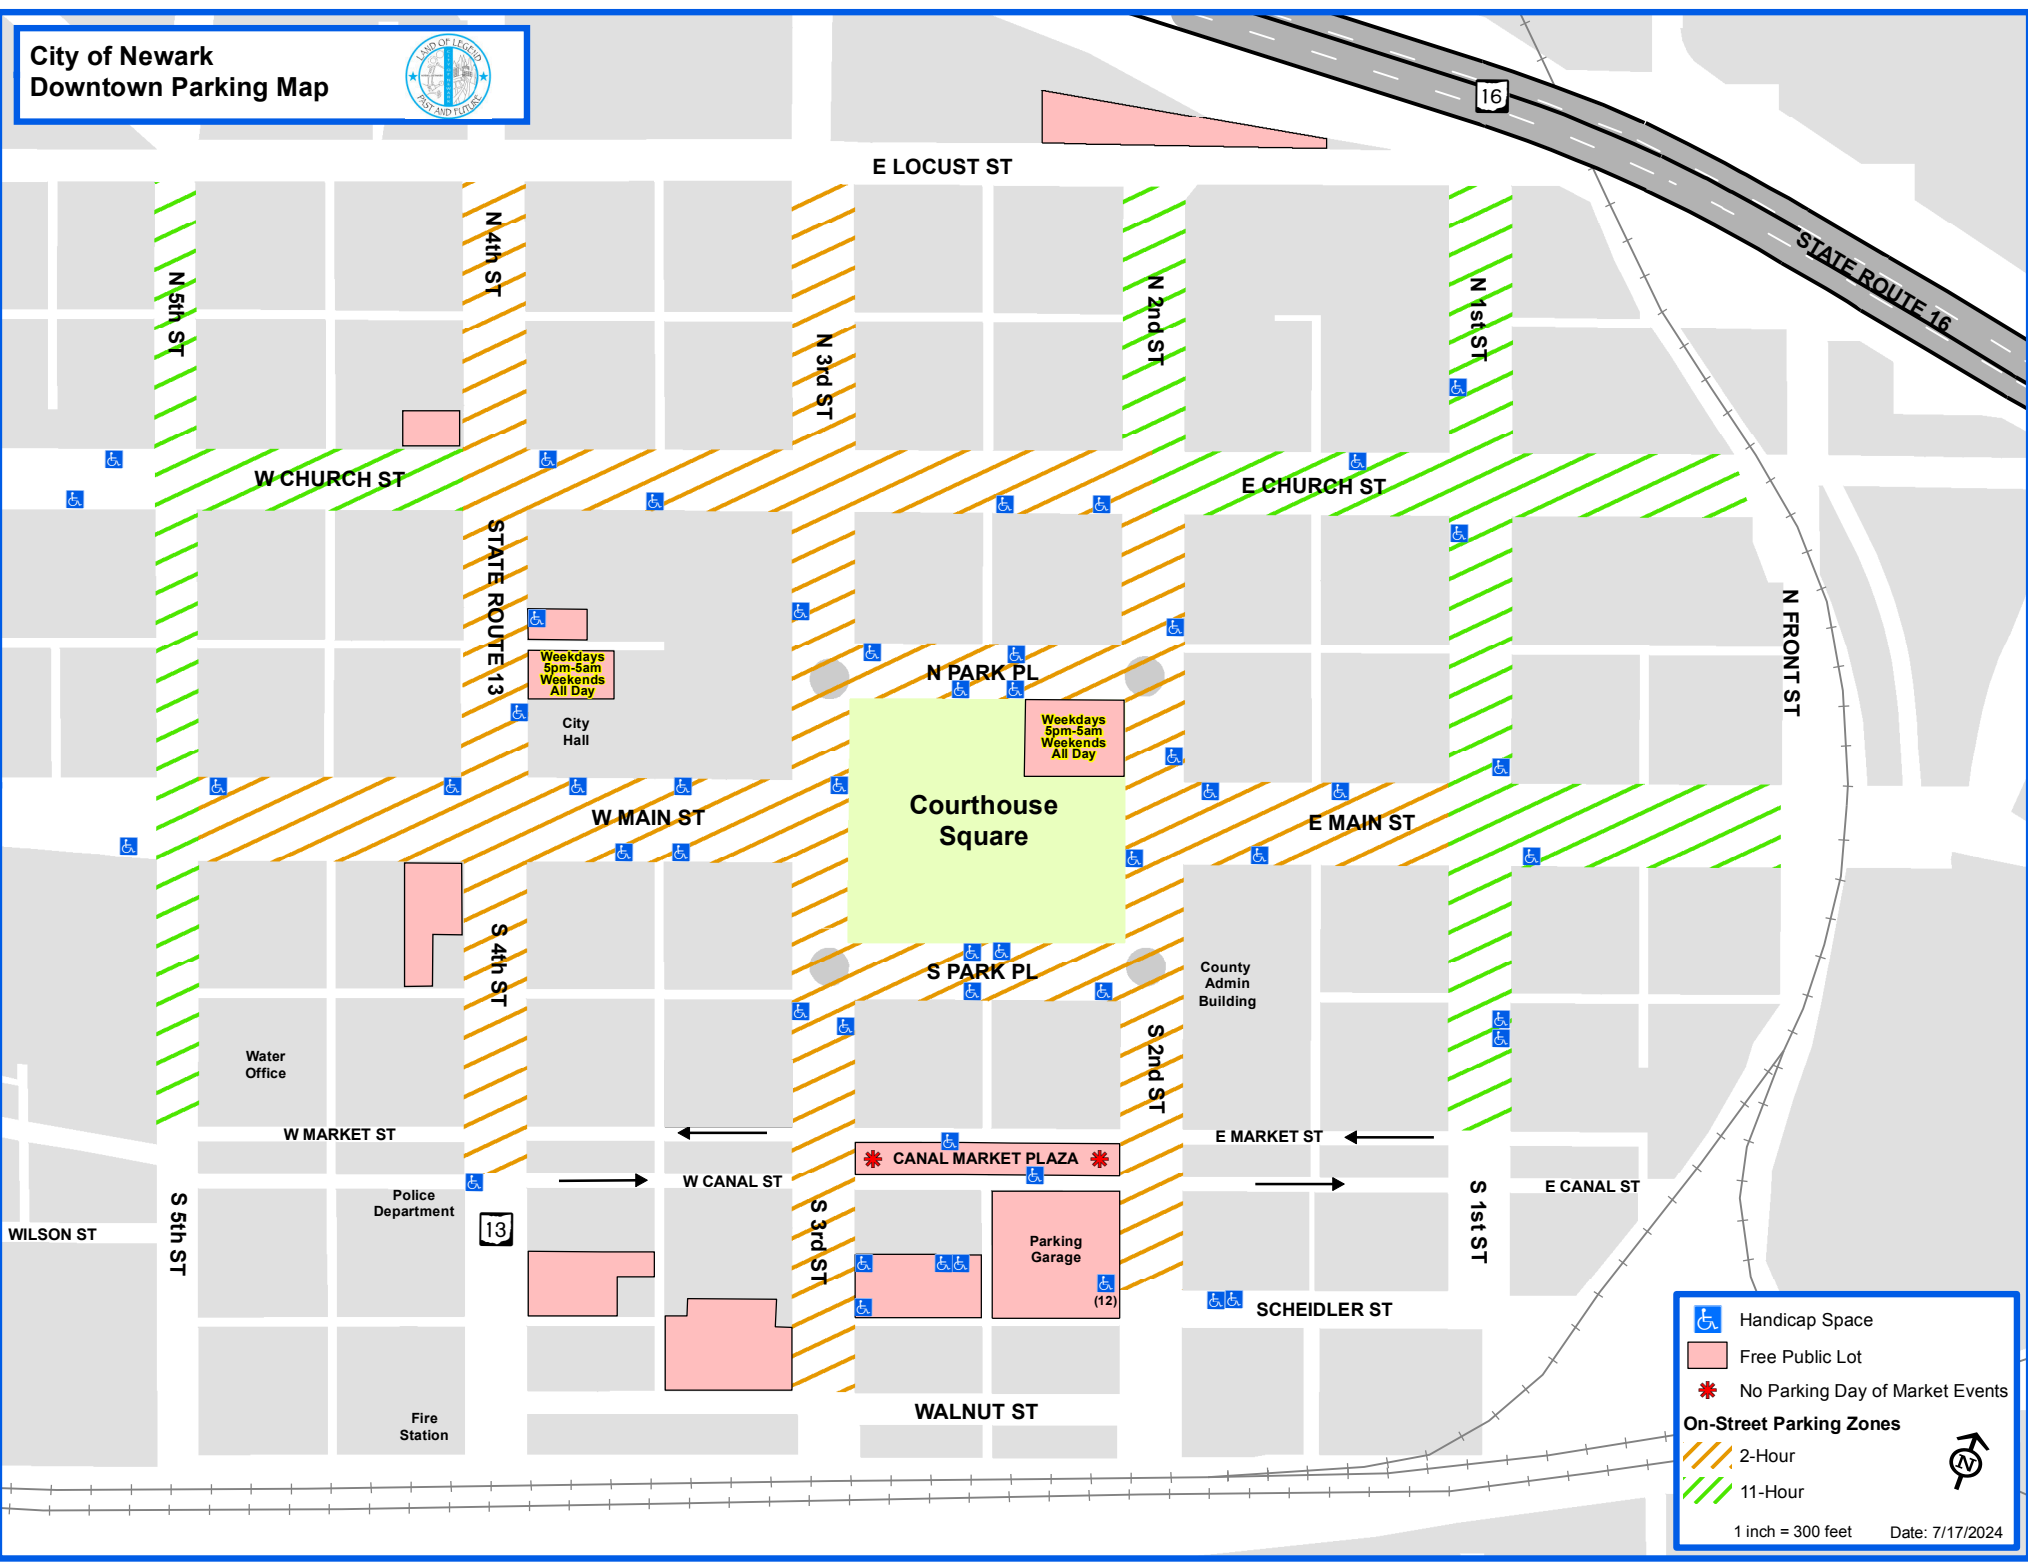

City of Newark  
Downtown Parking Map

	Handicap Space
	Free Public Lot
	No Parking Day of Market Events
<b>On-Street Parking Zones</b>	
	2-Hour
	11-Hour
1 inch = 300 feet    Date: 7/17/2024	