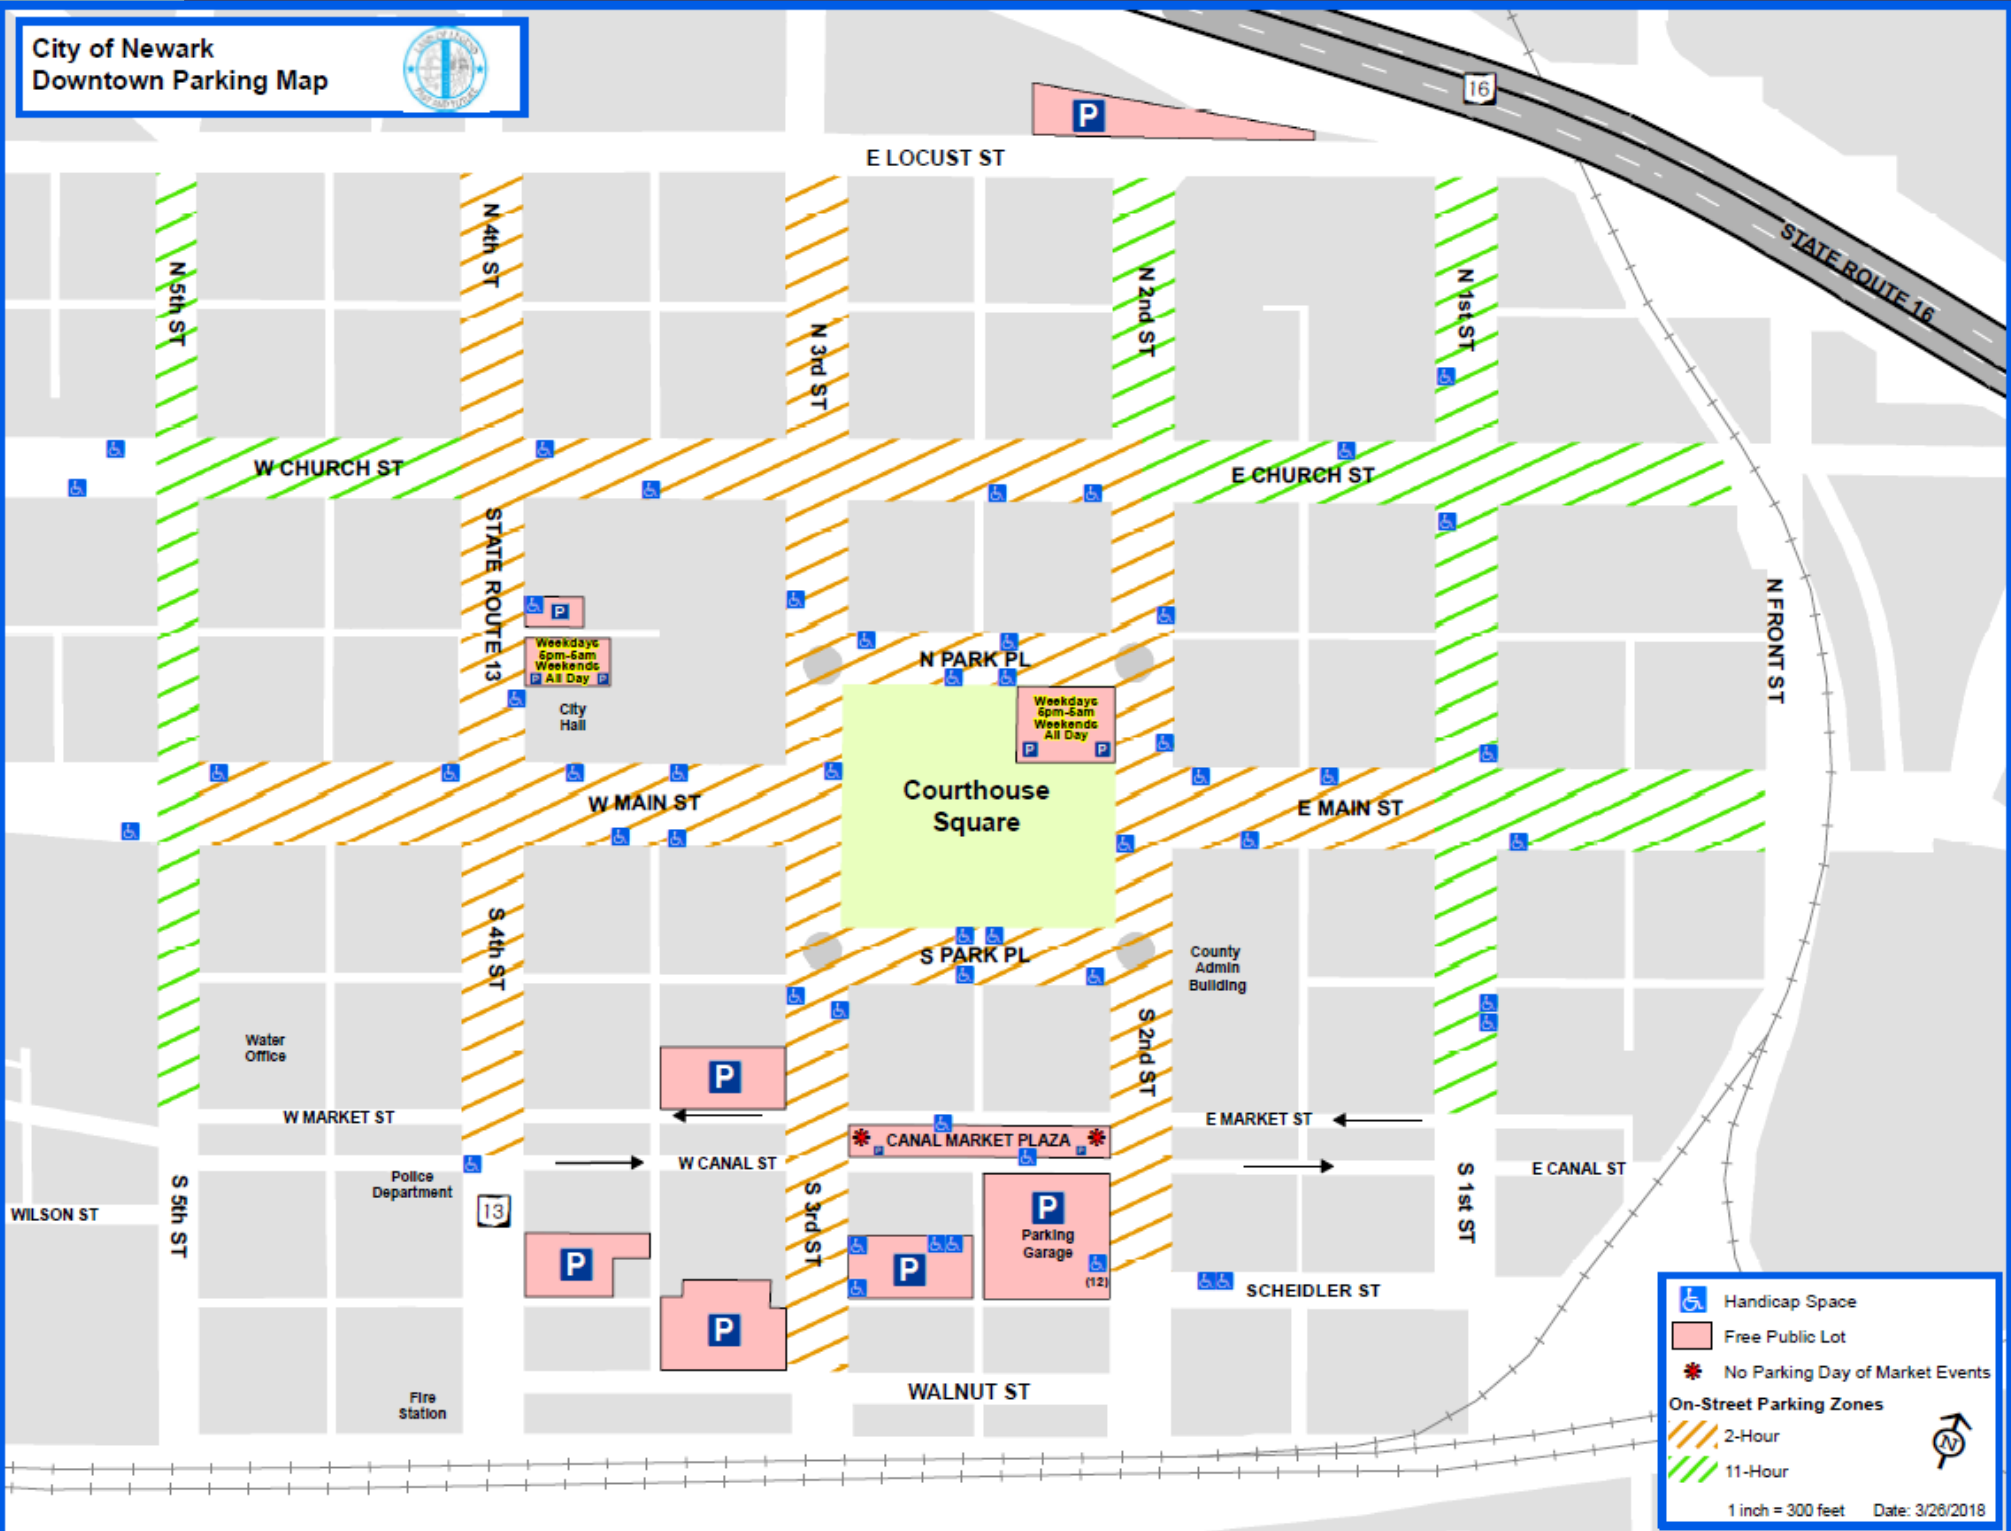

City of Newark
Downtown Parking Map

- Handicap Space
- Free Public Lot
- No Parking Day of Market Events
- **On-Street Parking Zones**
- 2-Hour
- 11-Hour

1 inch = 300 feet   Date: 3/26/2018